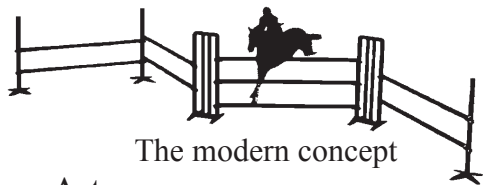

0950 60x60 cm 62,00

Safety-System

The modern concept

Art. nr.

Sis.alv 23%

TANGO

60 x145 cm.

1110