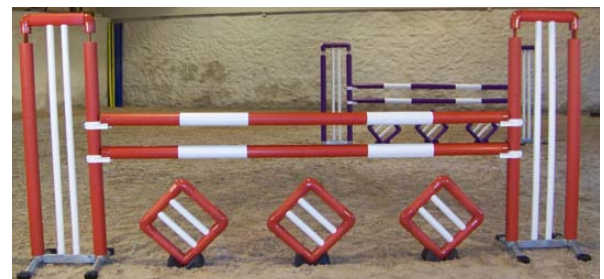

0950 60x60 cm 62,00

Safety-System

The modern concept

Art. nr.

Sis.alv 23%

TANGO

60 x145 cm.

1110